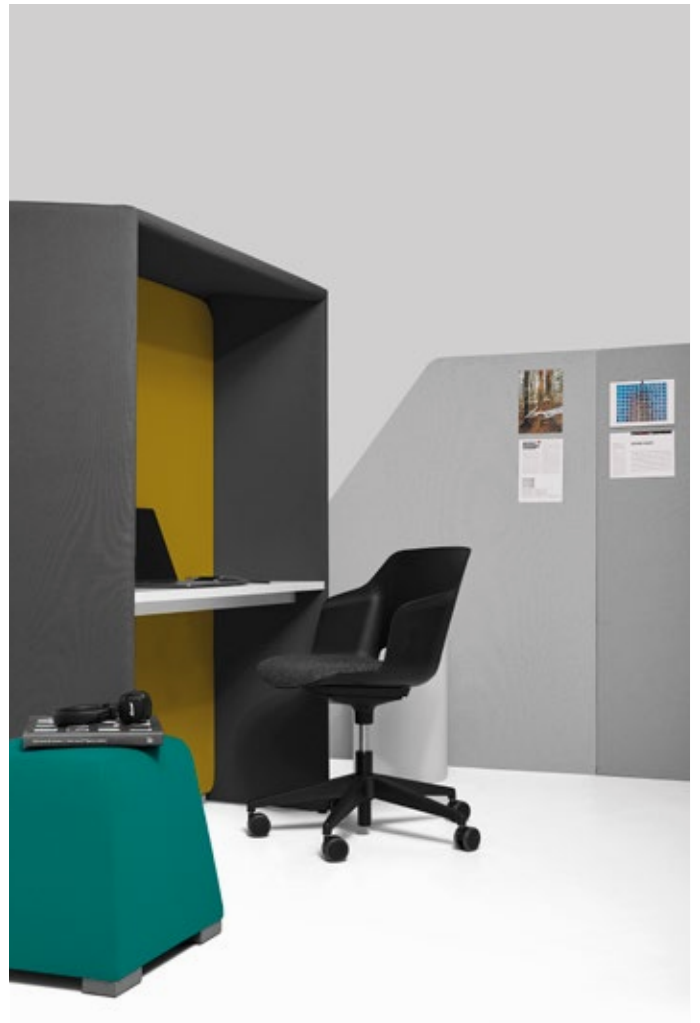

CIRCUIT ZOOM

Diemme Lab / 2020

Jet 3090 - 8017