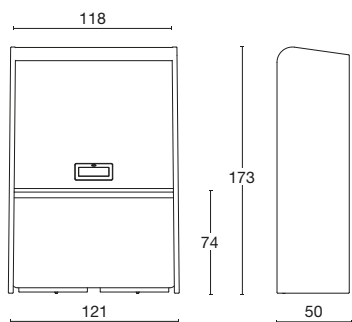

CIRCUIT ZOOM

Diemme Lab / 2020

Warranty: 5 YEARS

Multimedia element

Freestanding cocoon with sides and roof, including a melamine table top with power sockets and panel, to which a monitor can be fitted. Suitable as a workstation and especially for video calls, respecting user privacy and others in the workplace, thanks also to its acoustic absorption properties. Ideal for use with other seating or with the Circuit Privè sofa in order to create an even more comfortable and intimate workplace. Castors allow it to be moved around easily and according to local needs.

frame

wood

polypropylene feet / castors