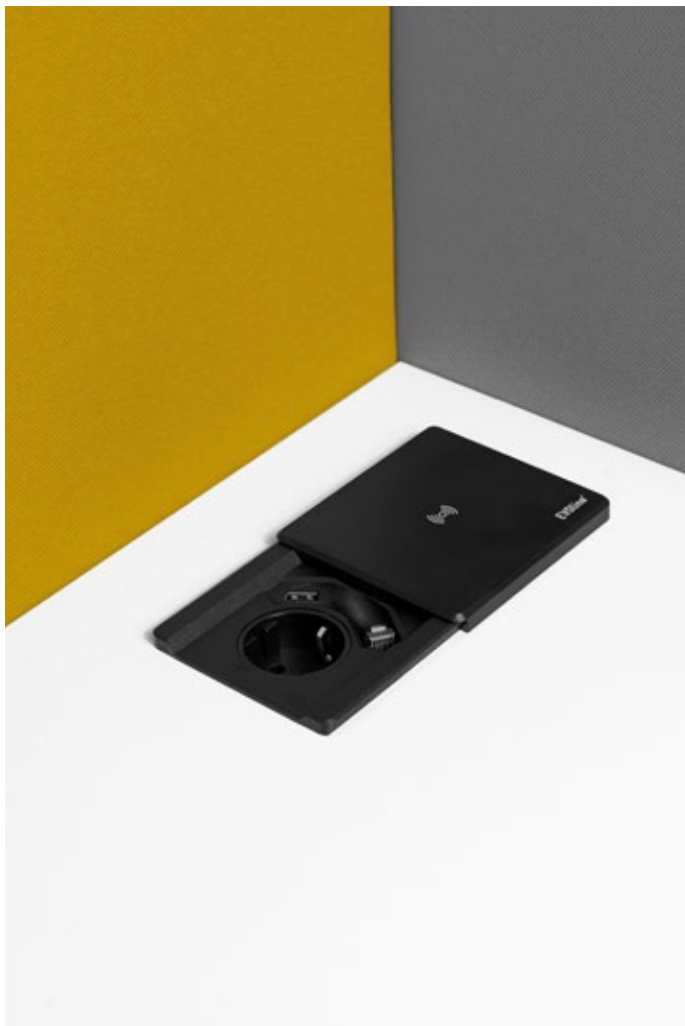

CIRCUIT ZOOM

Diemme Lab / 2020

Jet 3090 - 8017